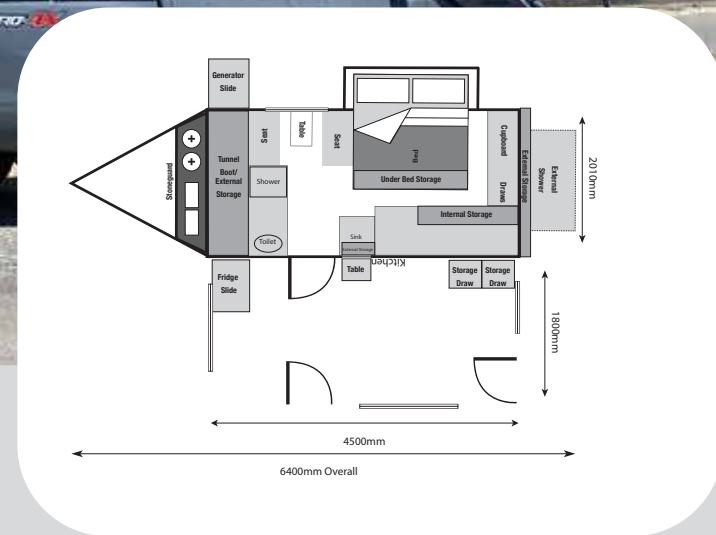

XPEDITION HYBRID

1300 594 000

BLUEWATERCAMPERS.COM.AU

ONLY
$58,990*

*Registrations, Dealer and Delivery charges may apply